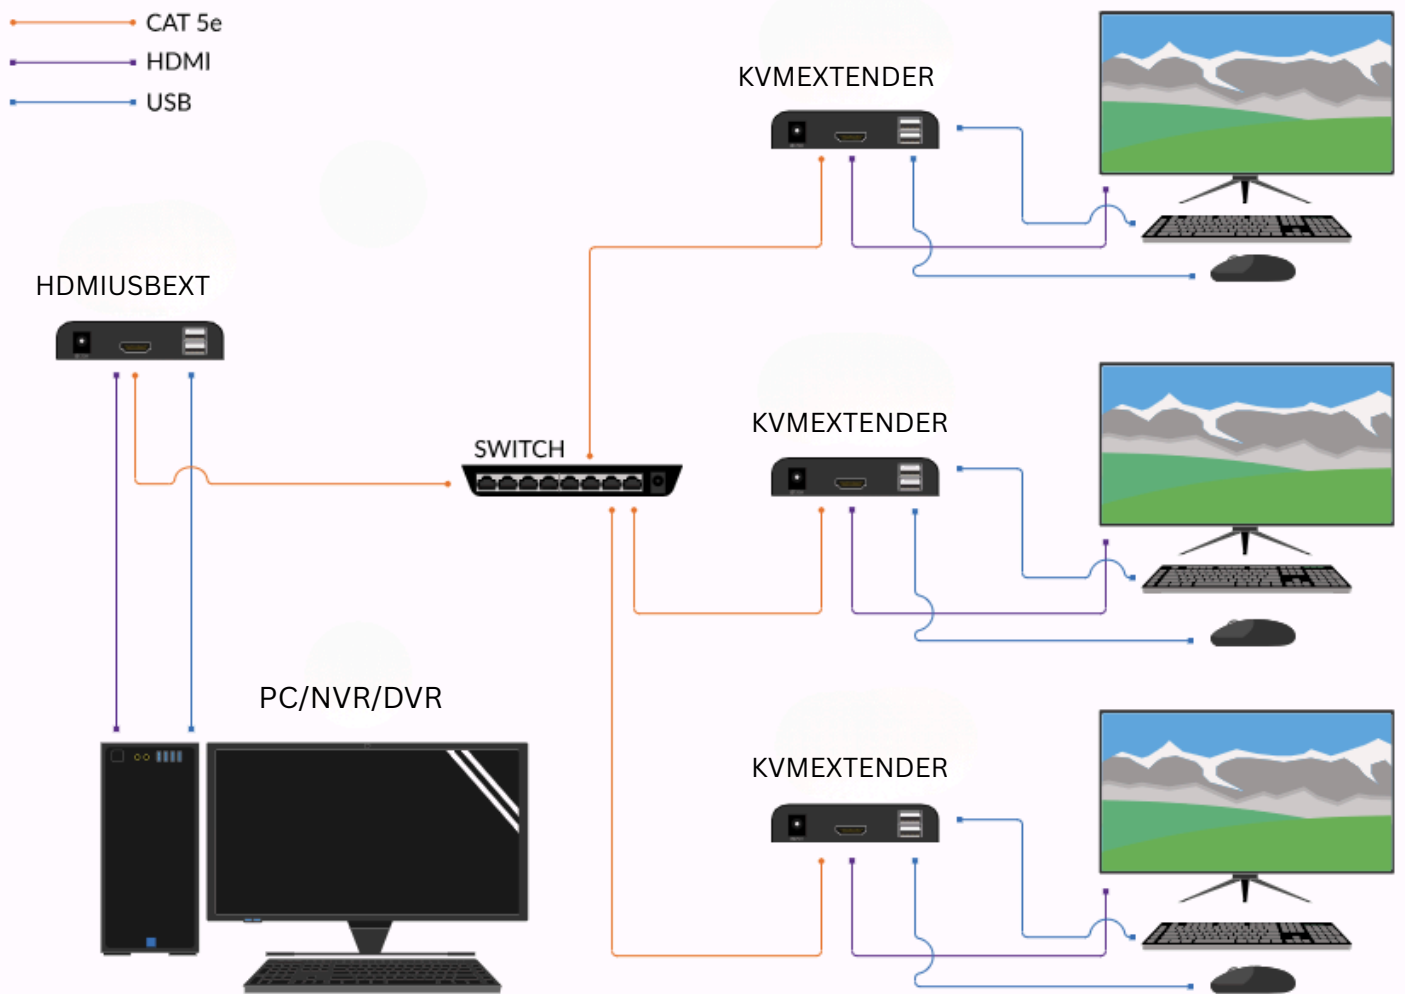

adastra S260-WIFI Stereo Internet Streaming Amplifier

Why not treat
yourself this
Christmas

Online audio content
and smart phone app
control for almost
unlimited playback
possibilities.

DOWNLOAD
THE LEGACY
PLAYER APP

2 X 60W
CLASS-D OUTPUT

Full control of your computer, NVR or DVR from different locations.

There are many installations where the computer is placed in a secure room (protected against physical theft), but viewing of the image and control of the computer is required in one or more points in the building. This can be complicated using standard cabling, especially when more than one external location is required. The solution is to convert these signals to IP transmission. HDMIUSBEXT enables the user to connect HDMI and 2 USB via CAT5e or CAT6 cable to a KVMEXTENDER remote receiver. This gives the remote location full control over the PC/NVR/DVR.

By setting up a small network using a GB desktop switch additional KVMEXTENDERS can be added in different locations. When a switch is used distances of 130 meters can be achieved,

100% Technical Backup on Everything We Sell